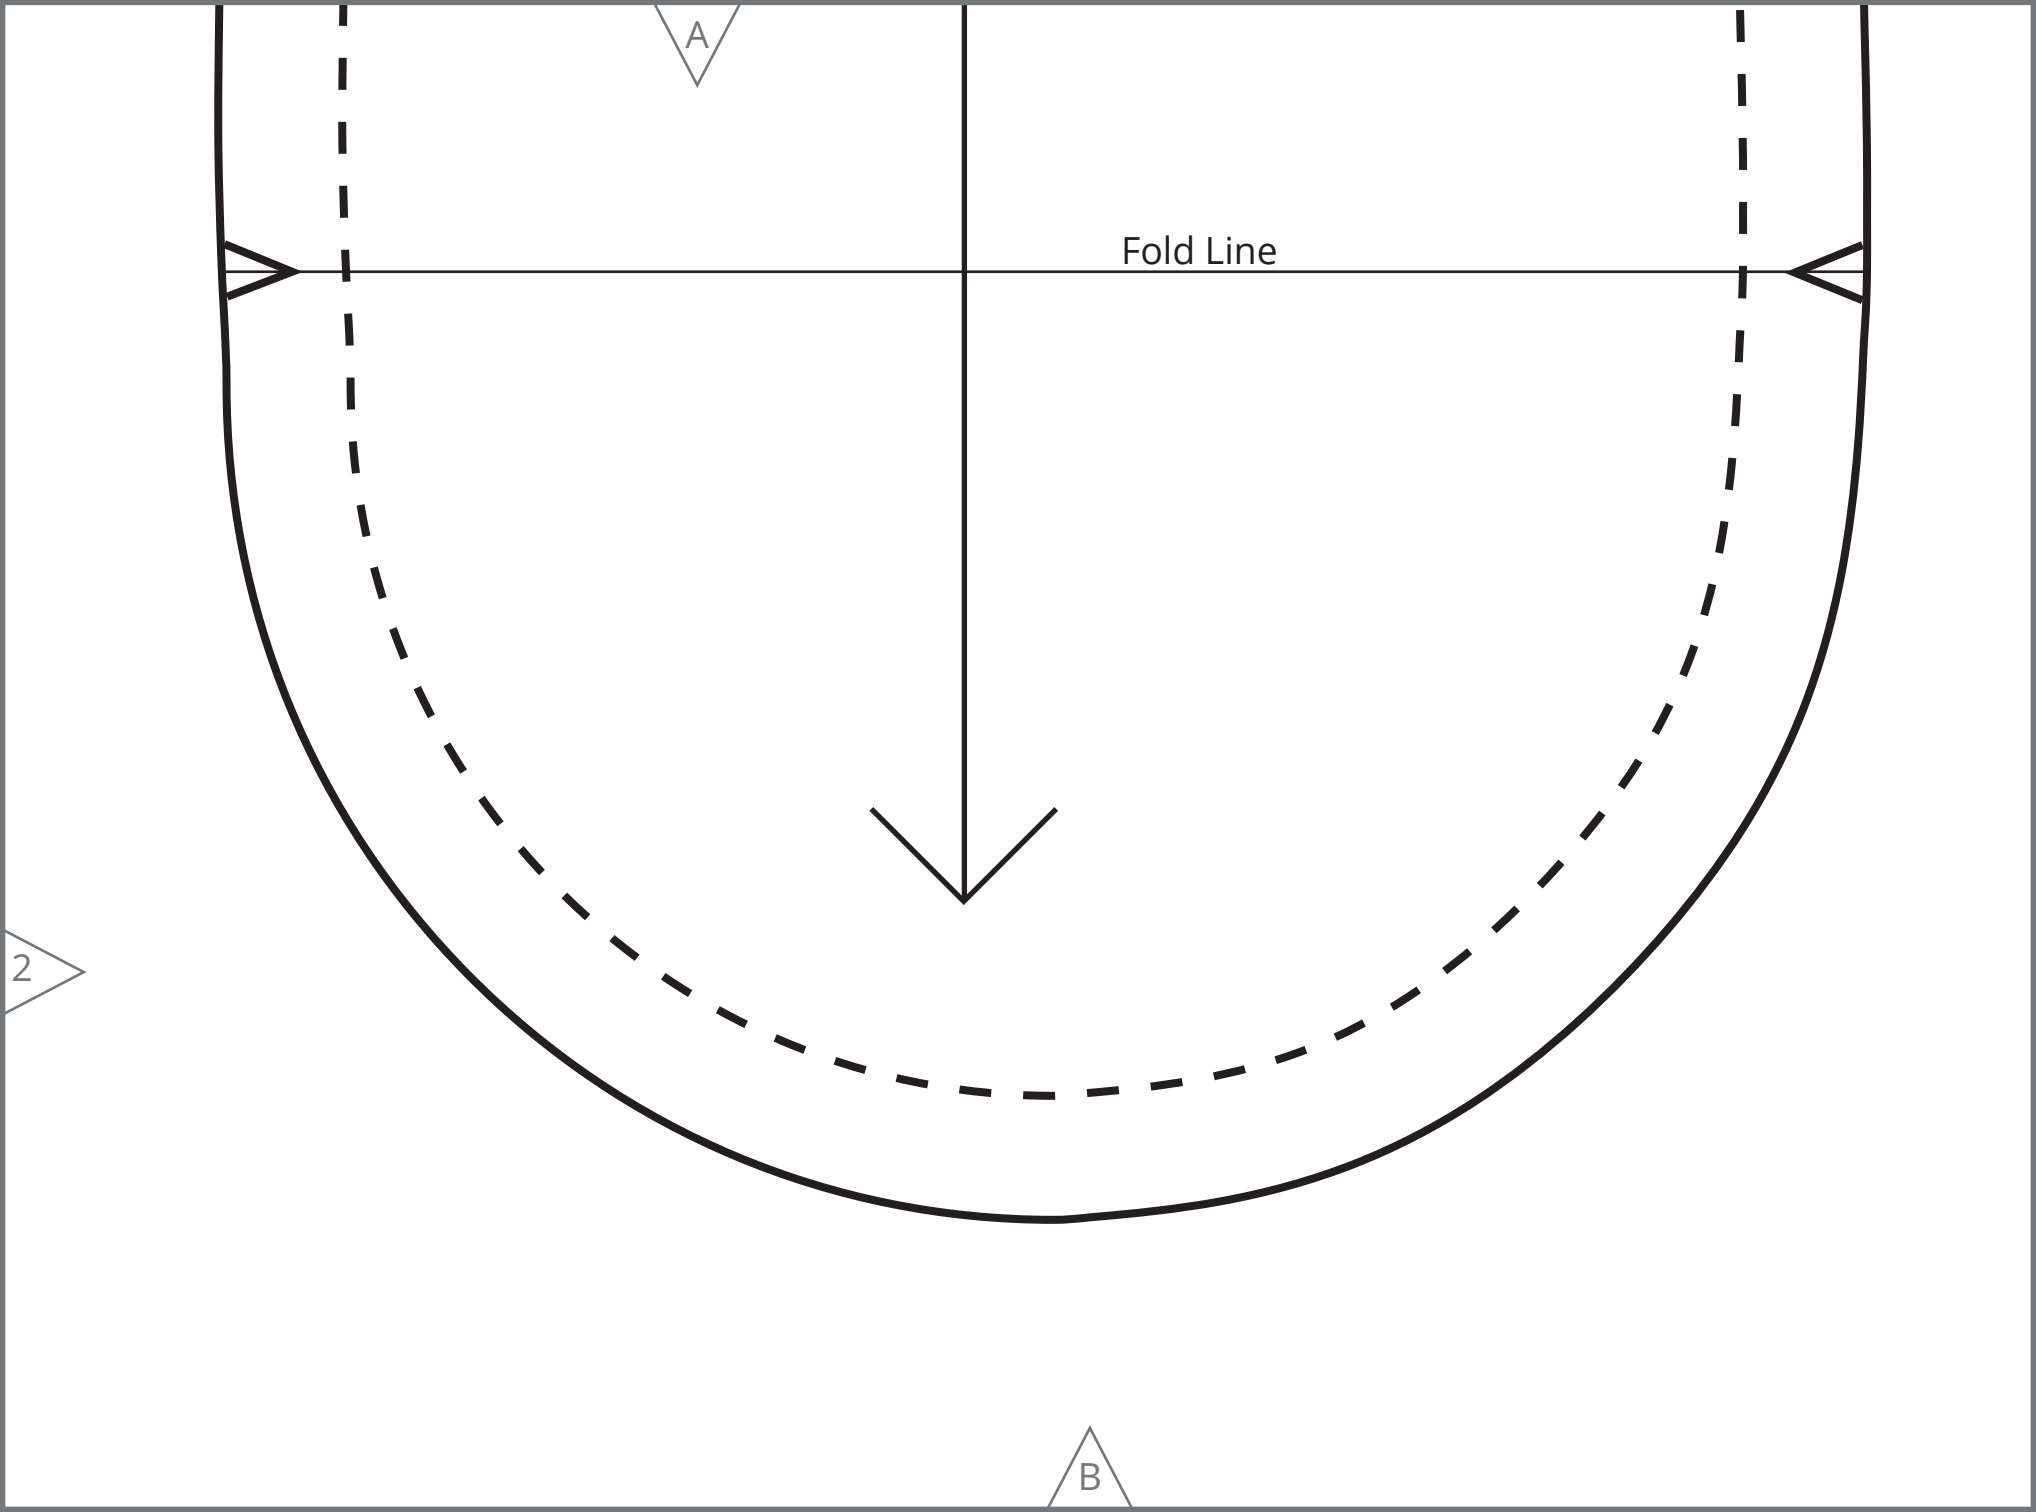

Fold Line

Fold Line

Straight of Grain

Joker Antoinette's
18th cen. Hip Pads
with
Water Bottle Pockets

Water Bottle Pocket
Cut 2

© 2016 Helen Schneider

ButtonandSnap.com

1

Straight of Grain

Joker Antoinette's
 18th cen. Hip Pads
 with
 Water Bottle Pockets

Base
 Cut 2

© 2016 Helen Schneider

ButtonandSnap.com

A

2

Joker Antoinette's
18th cen. Hip Pads with
Water Bottle Pockets

Elastic Cutting Guide Cut 2

© 2016 Helen Schneider 
ButtonandSnap.com

B

Fold Line

A

B

2

Joker Antoinette's
18th cen. Hip Pads
with
Water Bottle Pockets

Outer Side
Cut 2

© 2016 Helen Schneider

C

Test Measurement Box

Should measure:
4 inches x 4 inches
10.16 cm x 10.16 cm

4

C

4