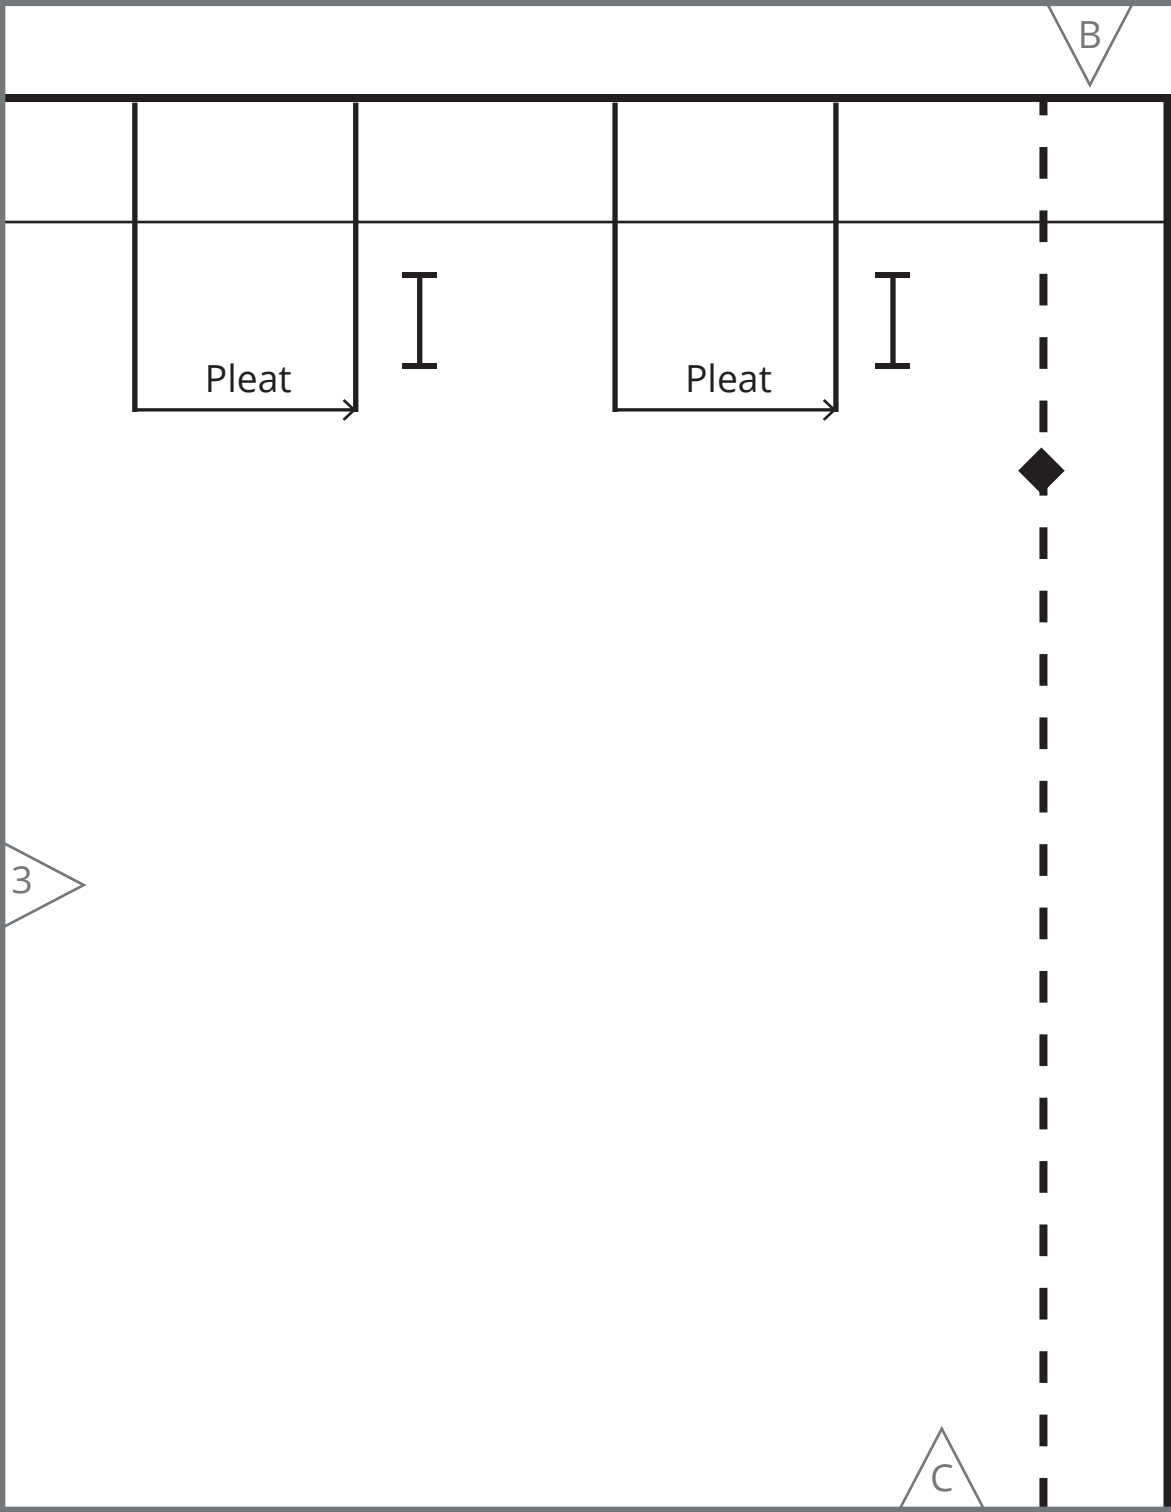

Fold Line

Fold Line

Straight of Grain

Joker Antoinette's
18th cen. Hip Pads
with
Water Bottle Pockets

Water Bottle Pocket
Cut 2

© 2016 Helen Schneider

ButtonandSnap.com

1

Straight of Grain

Joker Antoinette's
 18th cen. Hip Pads
 with
 Water Bottle Pockets

Base
 Cut 2

© 2016 Helen Schneider

ButtonandSnap.com

A

2

Joker Antoinette's
18th cen. Hip Pads with
Water Bottle Pockets

Elastic Cutting Guide Cut 2

© 2016 Helen Schneider 
ButtonandSnap.com

B

Fold Line

A

B

2

Joker Antoinette's
18th cen. Hip Pads
with
Water Bottle Pockets

Outer Side
Cut 2

© 2016 Helen Schneider

C

Test Measurement Box

Should measure:
4 inches x 4 inches
10.16 cm x 10.16 cm

4

C

4