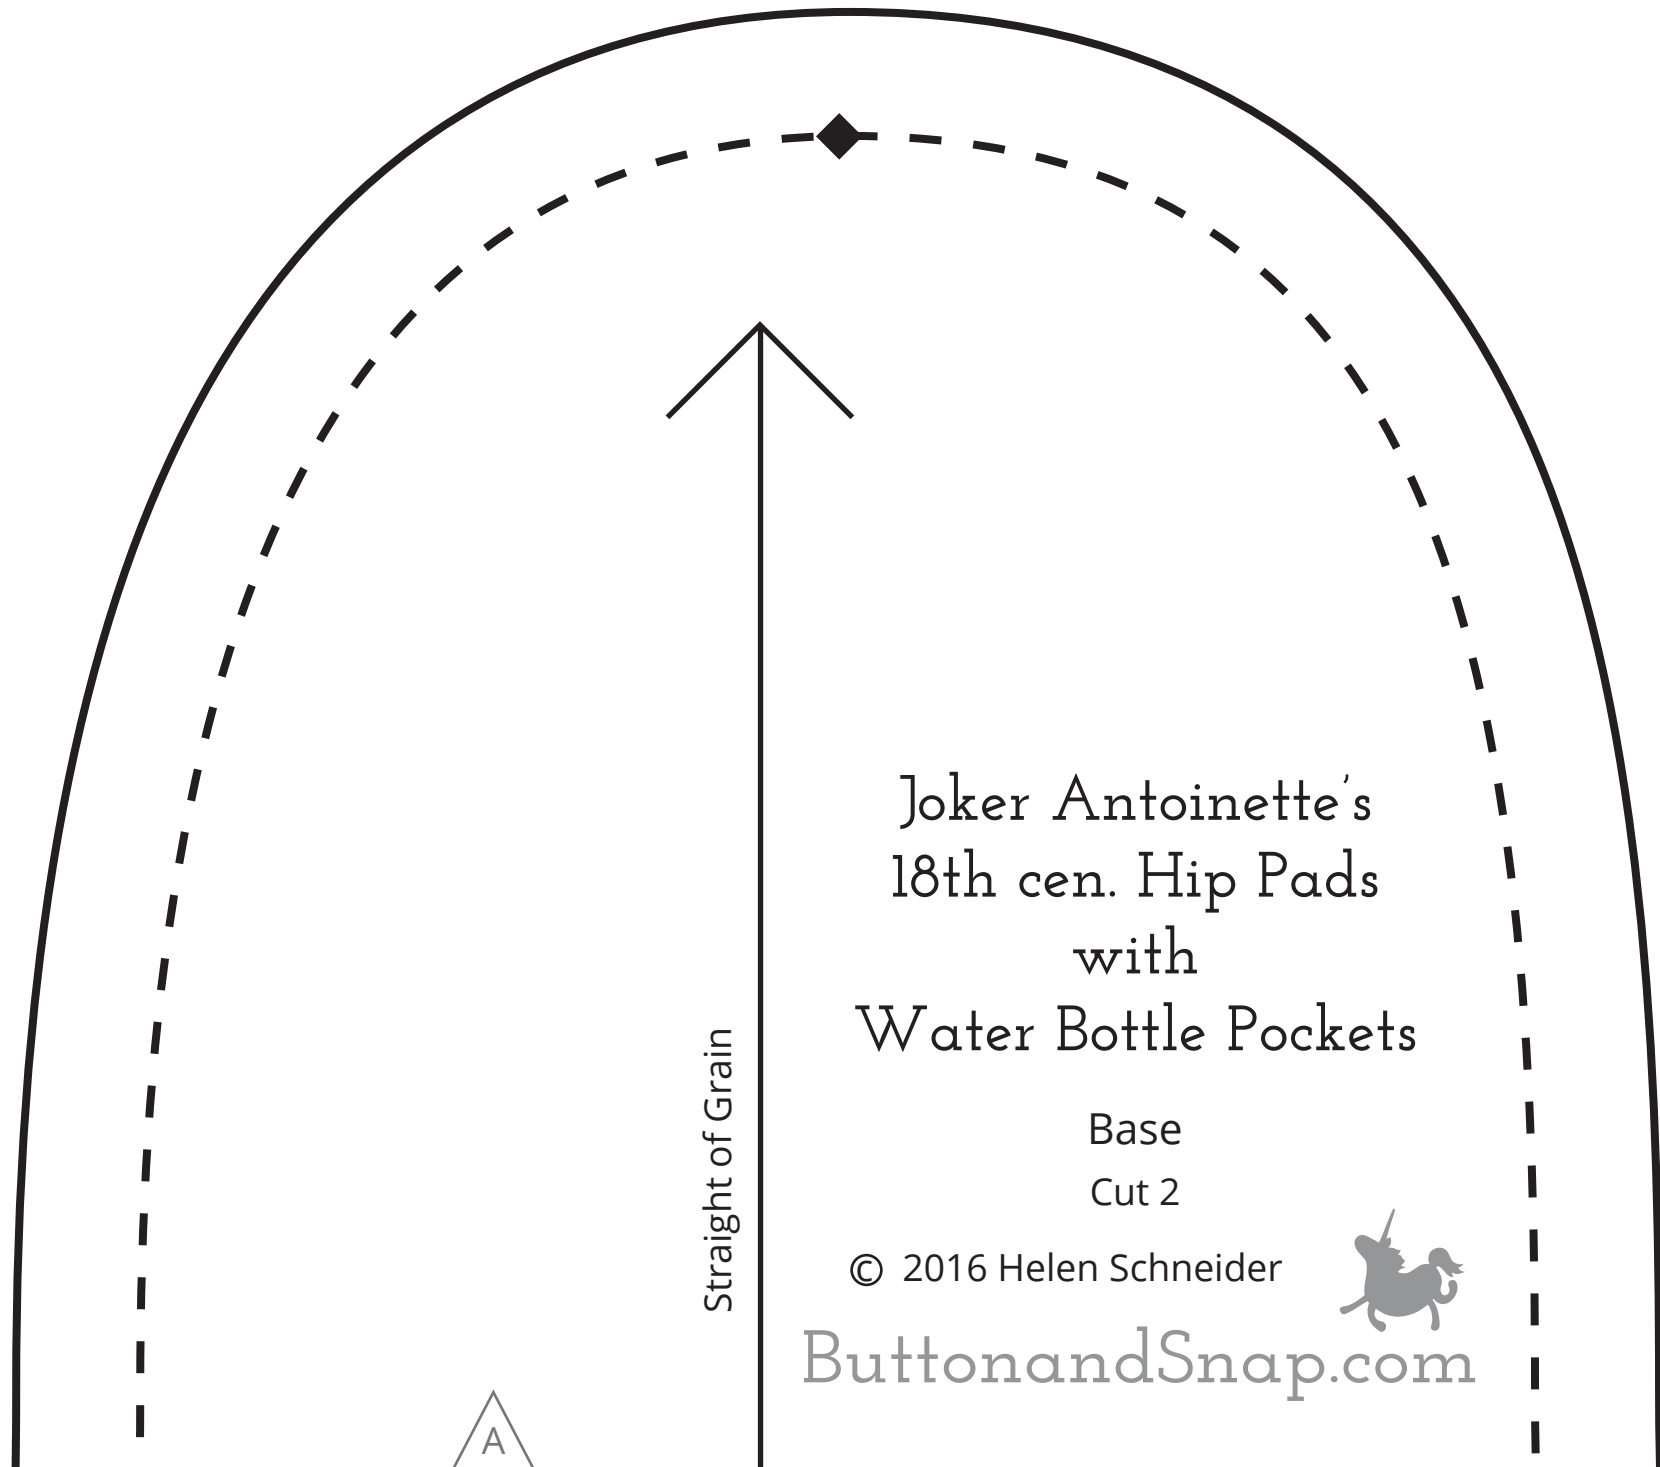

Fold Line

Fold Line

Straight of Grain

Joker Antoinette's
18th cen. Hip Pads
with
Water Bottle Pockets

Water Bottle Pocket
Cut 2

© 2016 Helen Schneider

ButtonandSnap.com

1

Straight of Grain

Joker Antoinette's
 18th cen. Hip Pads
 with
 Water Bottle Pockets

Base
 Cut 2

© 2016 Helen Schneider

ButtonandSnap.com

A

2

Joker Antoinette's
18th cen. Hip Pads with
Water Bottle Pockets

Elastic Cutting Guide Cut 2

© 2016 Helen Schneider 
ButtonandSnap.com

B

Fold Line

A

B

2

Joker Antoinette's
18th cen. Hip Pads
with
Water Bottle Pockets

Outer Side
Cut 2

© 2016 Helen Schneider

C

Test Measurement Box

Should measure:
4 inches x 4 inches
10.16 cm x 10.16 cm

4

C

4