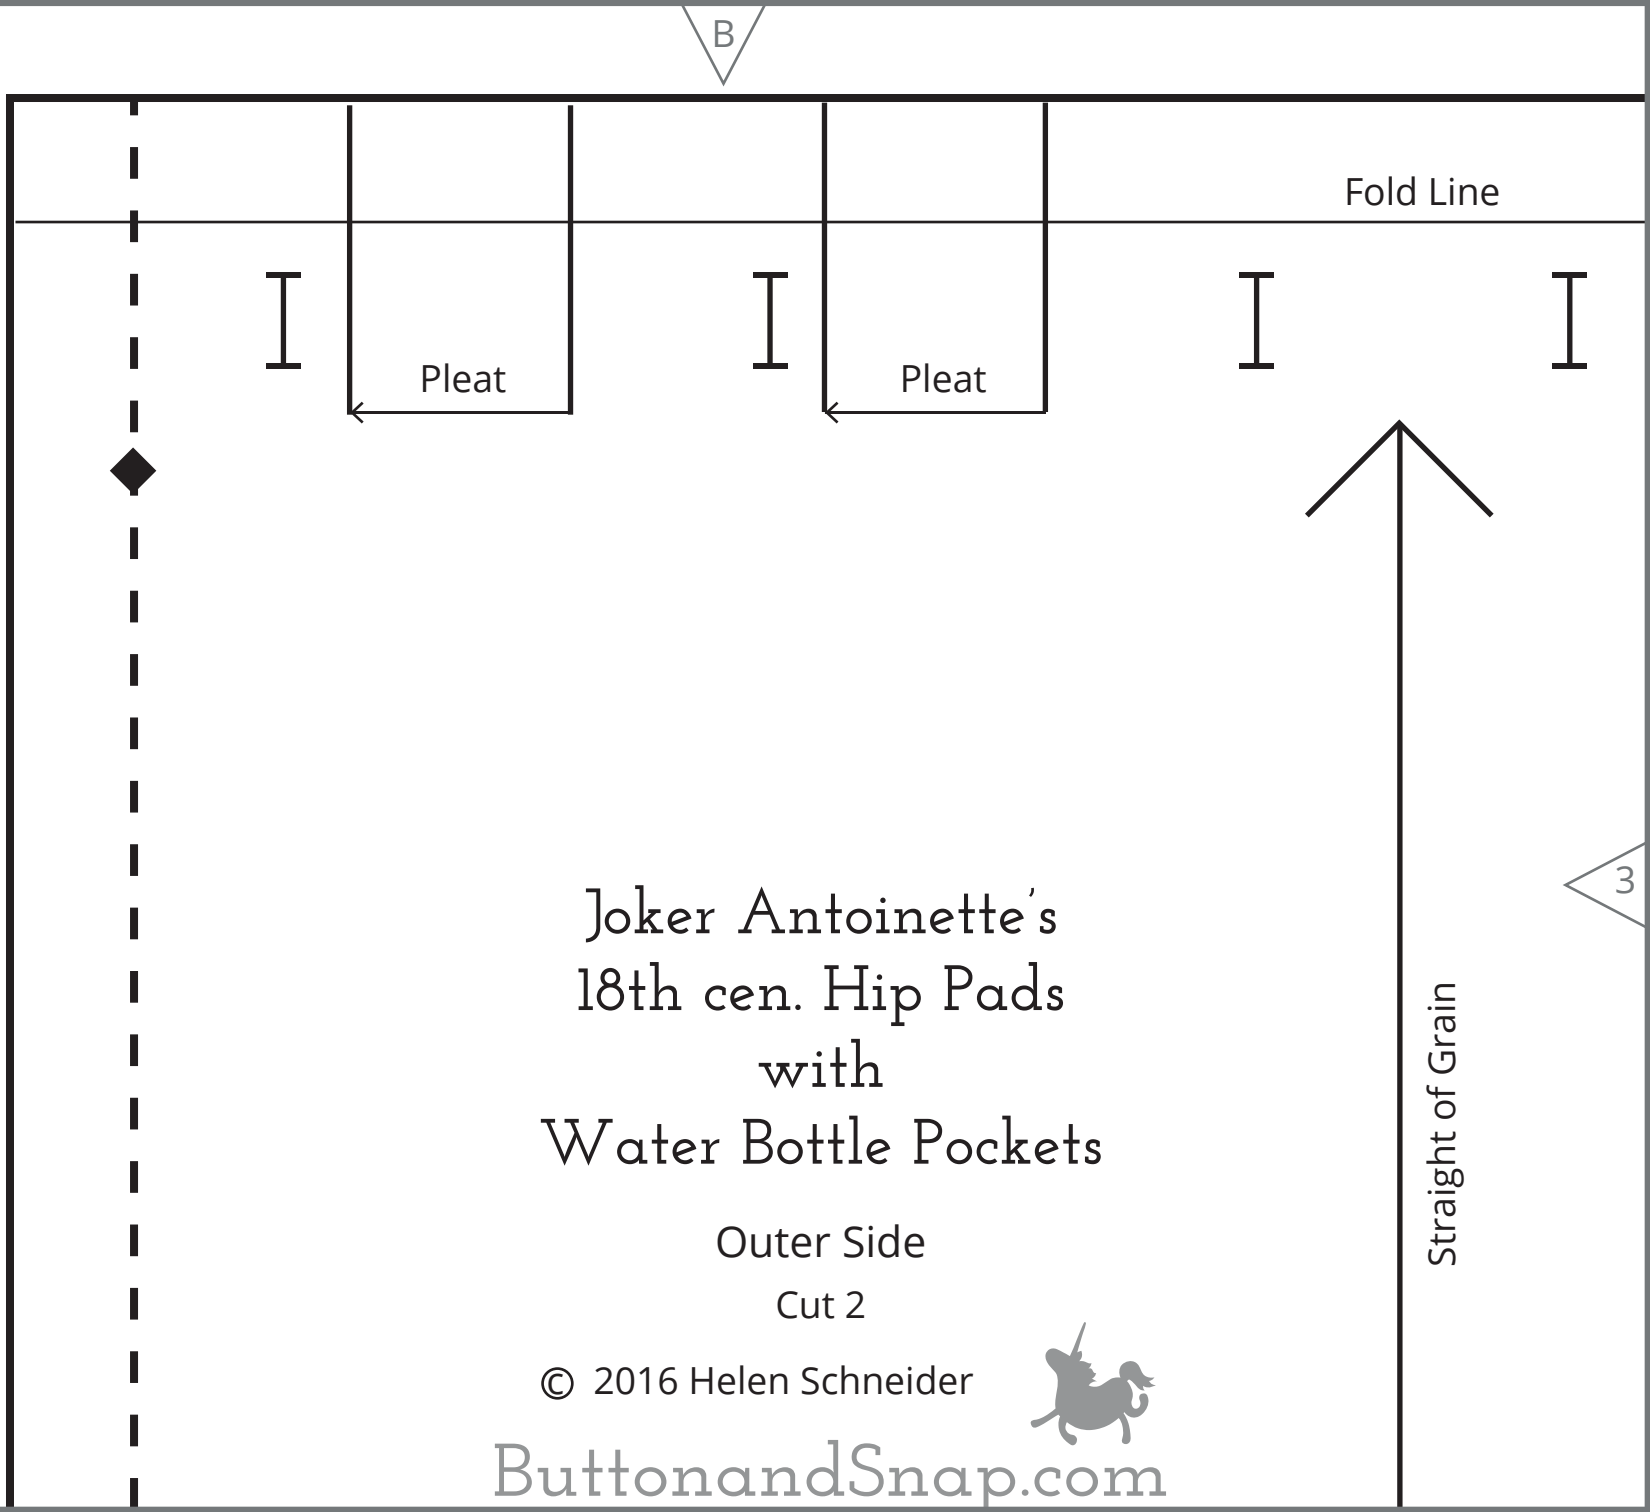

Fold Line

Fold Line

Straight of Grain

Joker Antoinette's
18th cen. Hip Pads
with
Water Bottle Pockets

Water Bottle Pocket
Cut 2

© 2016 Helen Schneider

ButtonandSnap.com

1

Straight of Grain

Joker Antoinette's
 18th cen. Hip Pads
 with
 Water Bottle Pockets

Base
 Cut 2

© 2016 Helen Schneider

ButtonandSnap.com

A

2

Joker Antoinette's
18th cen. Hip Pads with
Water Bottle Pockets

Elastic Cutting Guide Cut 2

© 2016 Helen Schneider 
ButtonandSnap.com

B

Fold Line

A

B

2

Joker Antoinette's
18th cen. Hip Pads
with
Water Bottle Pockets

Outer Side
Cut 2

© 2016 Helen Schneider

C

Test Measurement Box

Should measure:
4 inches x 4 inches
10.16 cm x 10.16 cm

4

C

4